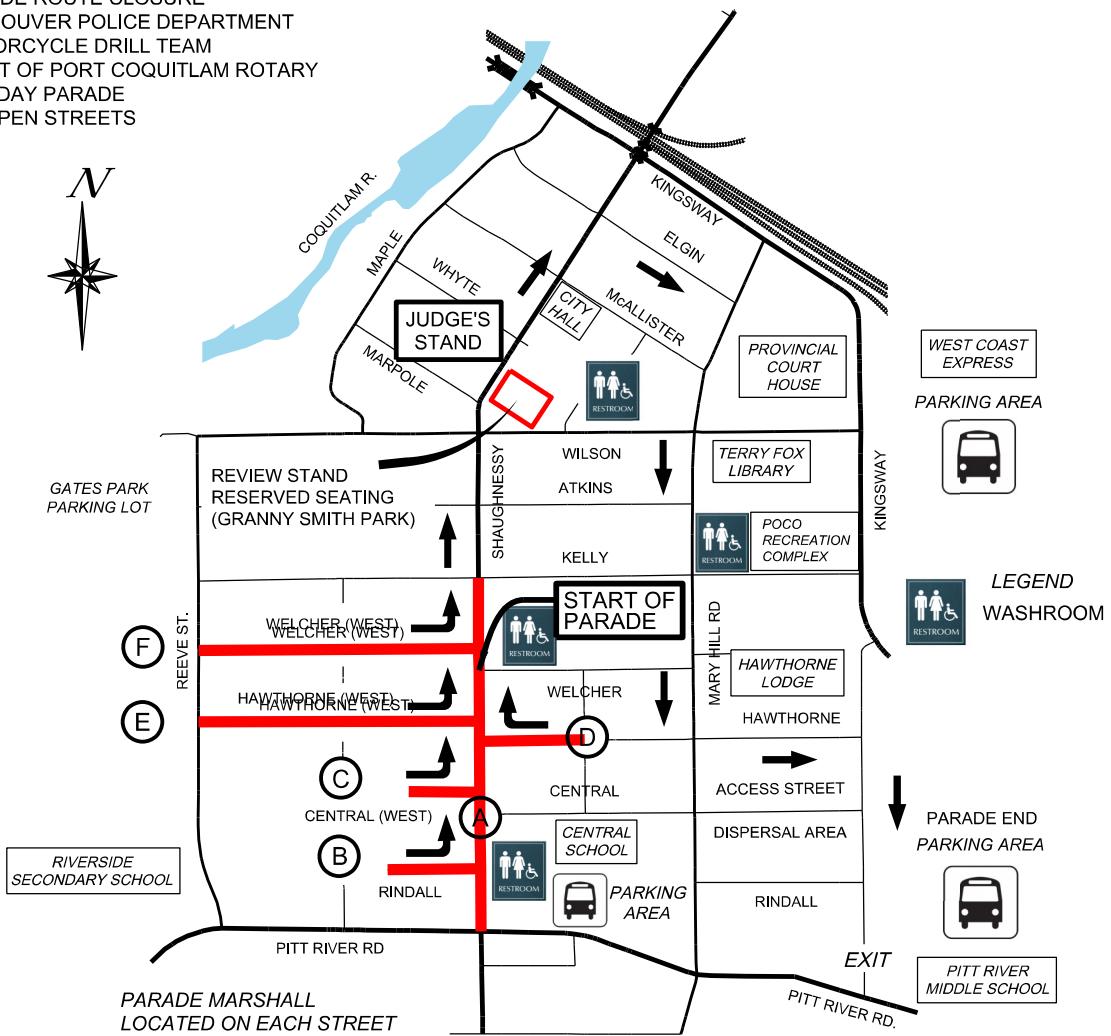

# PORT COQUITLAM ROTARY MAY DAY PARADE ASSEMBLY STREETS

PLEASE ASSEMBLE IN AREA  
MARKED ON ENCLOSED CARD.  
PARADE BEGINS AT (A) AND  
DISPERSES SOUTH ON TYNER ST.

**MAY 11, 2019**

- 9:00 am - PARADE ASSEMBLY STREET CLOSURE - SHAUGHNESSY ST  
(PITT RIVER RD TO KELLY AVE)
- 10:15 am - PARADE ROUTE CLOSURE
- 10:35 am - VANCOUVER POLICE DEPARTMENT  
MOTORCYCLE DRILL TEAM
- 11:00 am - START OF PORT COQUITLAM ROTARY  
MAY DAY PARADE
- 1:15 pm - RE-OPEN STREETS

**ASSEMBLY AREAS - NO ON-STREET PARKING ON THESE STREETS**

- |                         |                         |
|-------------------------|-------------------------|
| A SHAUGHNESSY ST.       | E HAWTHORNE AVE. (WEST) |
| B RINDALL AVE.          | F WELCHER AVE. (WEST)   |
| C CENTRAL AVE. (WEST)   |                         |
| D HAWTHORNE AVE. (EAST) |                         |

## 2019 ROTARY MAY DAY PARADE ASSEMBLY STREETS